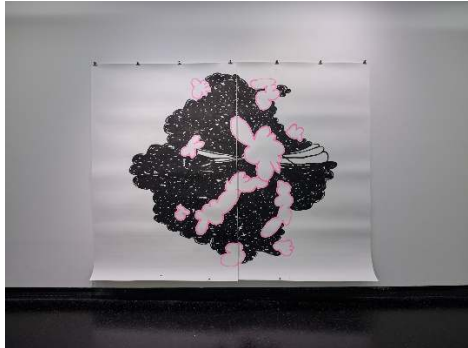

KUNSTMUSEUM THUN

Peter Clemens Brand, *Bubble Gum Cloud*, 2020
Exhibition view, Kunstmuseum Thun, Cantonale Berne
Jura 2020
Photo: David Aebi